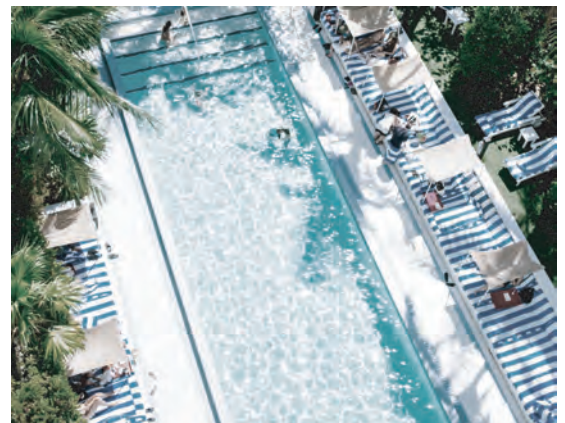

BEACH/POOL TOWEL

PRODUCT DESCRIPTION

Our beach/pool towel was created for the hospitality industry with quality, comfort, and durability in mind. The front of the towel is crafted from a super soft 100% cotton velour, the back is a terry loop construction. This oversized, mid weight towel is perfect for the beach or the pool. The classic cabana stripe design gives this towel a stylish and modern appearance.

ITEM NAME	DIMENSIONS	GSM	WEIGHT	FIBER CONTENT
Pool Towel, Grey	40 x 72 in.	585	27.25 LBS/DZN	100% Cotton
Pool Towel, Blue	40 x 72 in.	585	27.25 LBS/DZN	100% Cotton

BOKSER